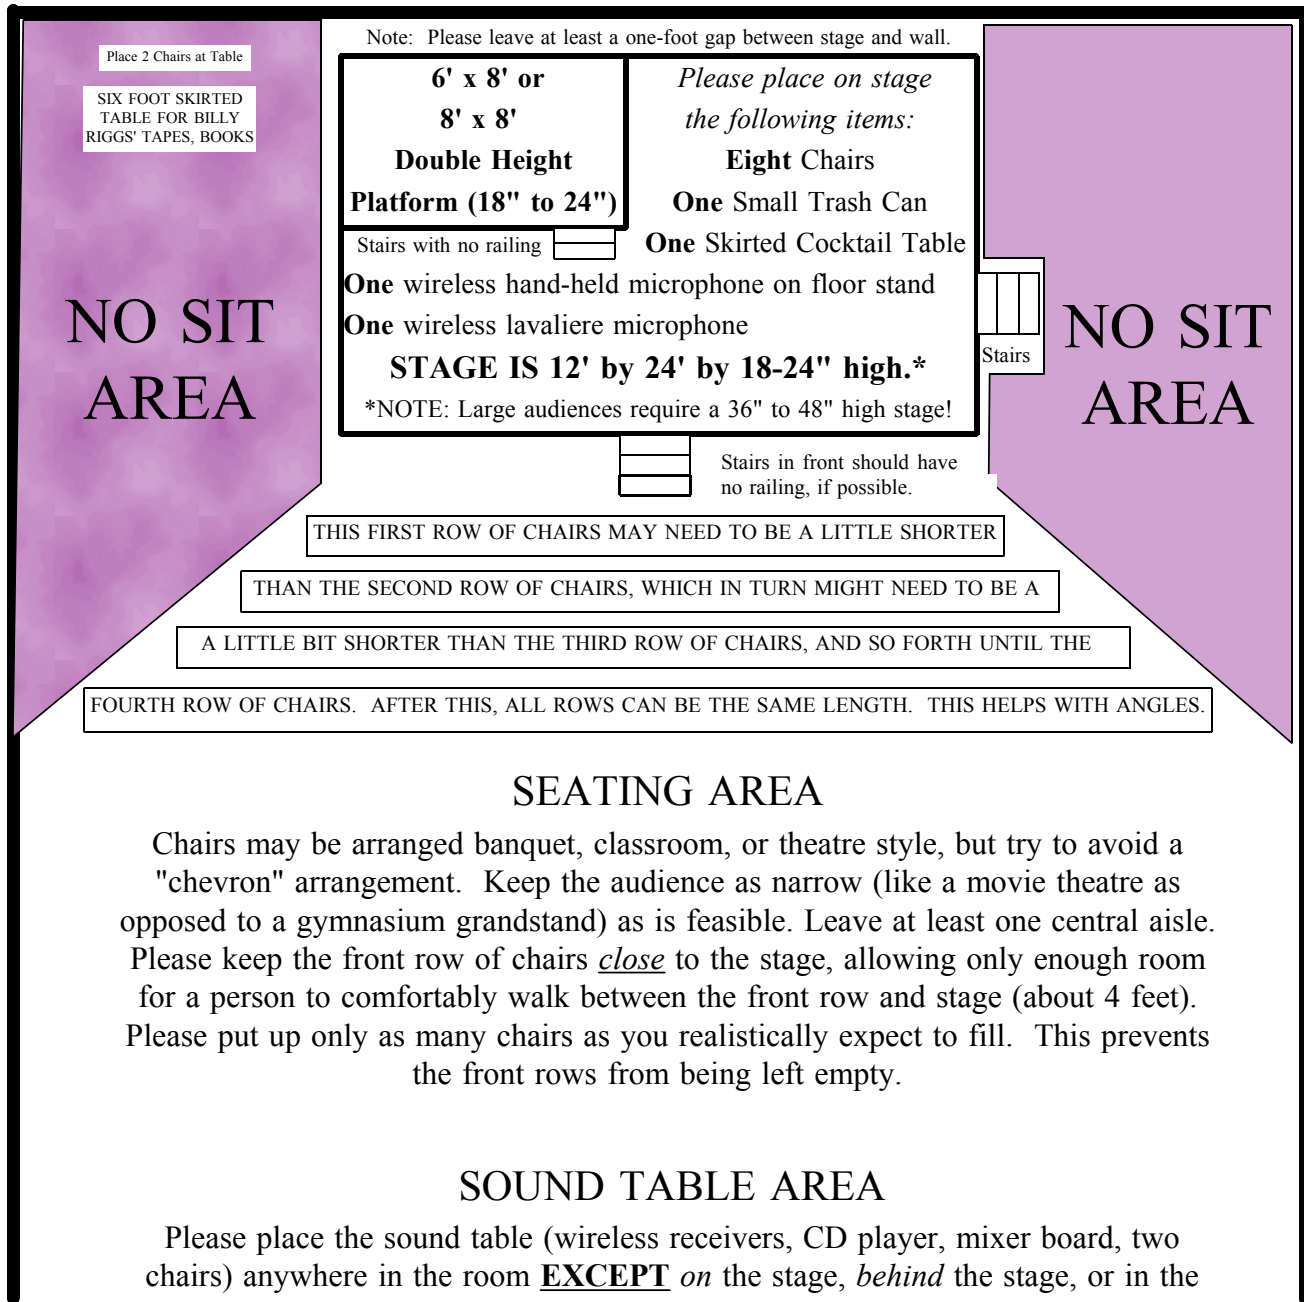

Please put the stage at the *end* of the room (on one of the short walls) whenever possible.

BILLY RIGGS' PLATINUM PRESENTATION ROOM ARRANGEMENT

Questions? Call Billy Riggs at (800) 203-0720.